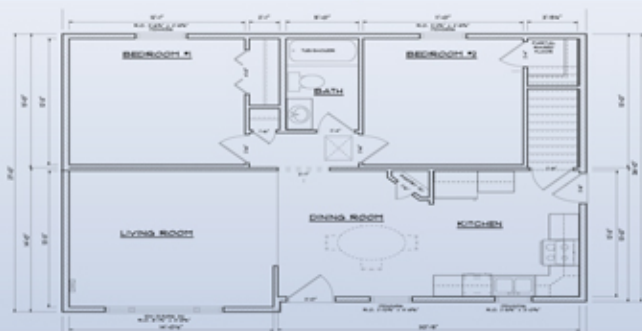

Nate House

- ◆ **948 Finished Square Feet**
- ◆ **948 Unfinished Sq. Ft. Basement**
- ◆ **26 Feet by 36 Feet Size Home**
- ◆ **Lot Size 84 by 175 Feet, 1/3 Acre**

Prices do not include garages or additions.
Prices subject to change without notice.

Floorplan

House
Only
House
with
Garage

Expanded
House
with Garage