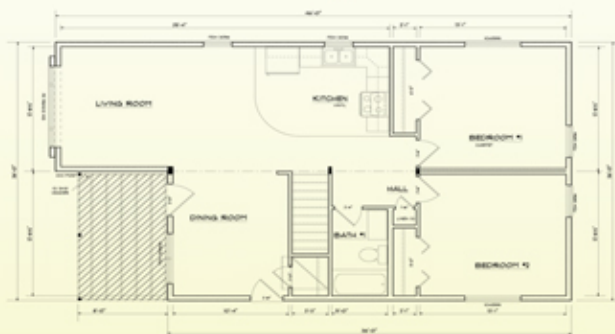

# Debbie House

- ◆ 1066 Finished Square Feet
- ◆ 1066 Unfinished Sq. Ft. Basement
- ◆ 26 Feet by 36-46 Feet Size Home
- ◆ Lot Sizes 84 or 95.95 by 175 Feet
- ◆ 1/3 Acre or more lot size

Prices do not include garages or additions.  
Prices subject to change without notice.

## Floorplan

House  
Only

House  
with  
Garage

Expanded  
House  
with Garage