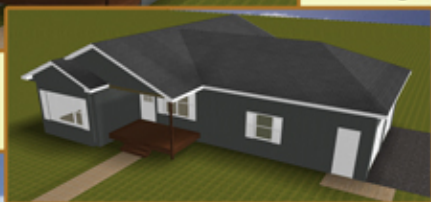

# Debbie House

- ◆ 1066 Finished Square Feet
- ◆ 1066 Unfinished Sq. Ft. Basement
- ◆ 26 Feet by 36-46 Feet Size Home
- ◆ Lot Sizes 84 or 95.95 by 175 Feet
- ◆ 1/3 Acre or more lot size

Prices do not include garages or additions.  
Prices subject to change without notice.

## Floorplan

House  
Only

House  
with  
Garage

Expanded  
House  
with Garage